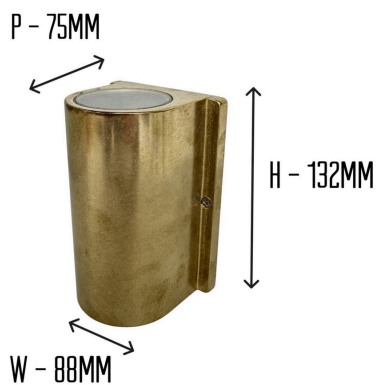

PHAROS COMPACT UP & DOWN WALL LIGHT PRODUCT SPECIFICATION

Product codes: 09785, 09786, 09787

1. Product Description

Brass wall light, up and down lit. Cable entry at rear through mounting plate.

Finishes available:

- Raw brass - 09785
- Antique brass - 09786
- Satin nickel - 09787

2. Key Features

Weather Resistance IP44.

Dimensions 132mm x 88mm x 75mm

Weight

0.8kg

Technical characteristics

Class I, 230V~/50Hz. 2x GU10, max 6W light bulb (not included).