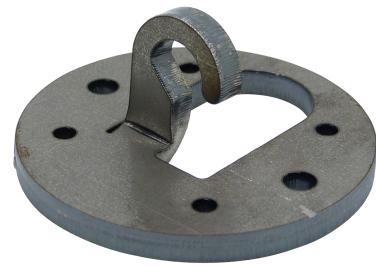

Datasheet – Lampfix Product - 06067

40kg Heavy Duty Ceiling Hook Plate

Material: Steel
Width: 70mm
Safe Load Weight: 40kg

Construction

This product is designed for suspending heavy light fittings in a domestic environment.

Applications

Chandeliers

Heavy Light Fittings

Colour Options

N/A