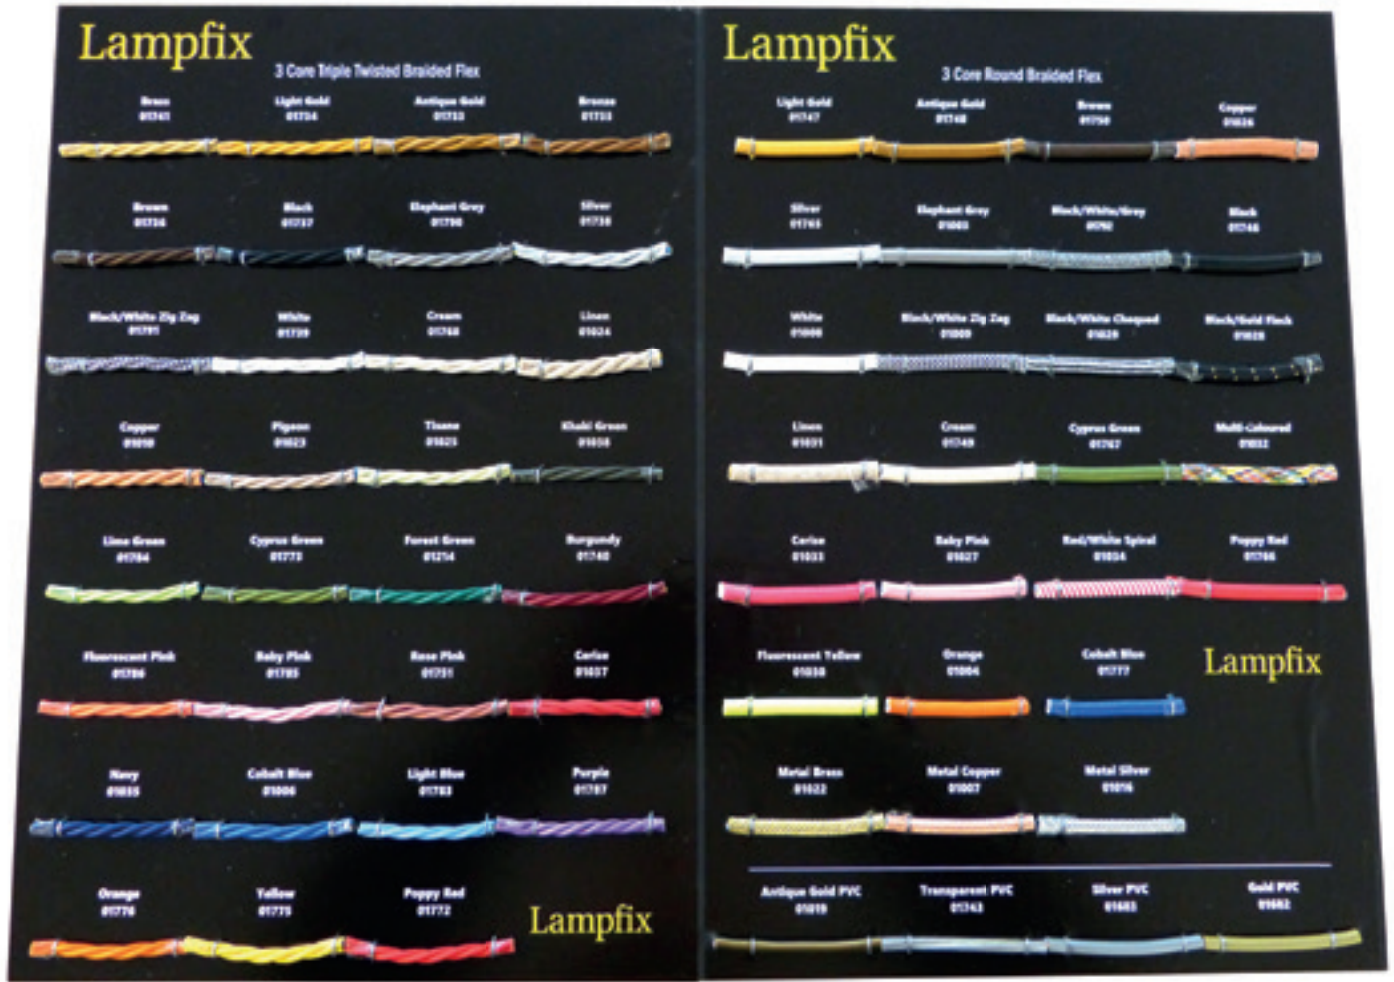

09104
Industrial Light Shade Anthracite Grey

09180
Industrial Light Shade Matt Black

09709
Industrial Light Shade Rustic

BFSB

Decorative Flex Sample Board