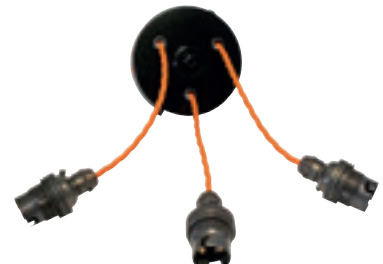

Multi-Drop Pendants

Bespoke Pendants
lighting your way

Karen

05681

3-Drop Pendant KAREN White/
Twisted Blue

Lisa

05683

3-Drop Pendant LISA Antique
Brass/Twisted Brown